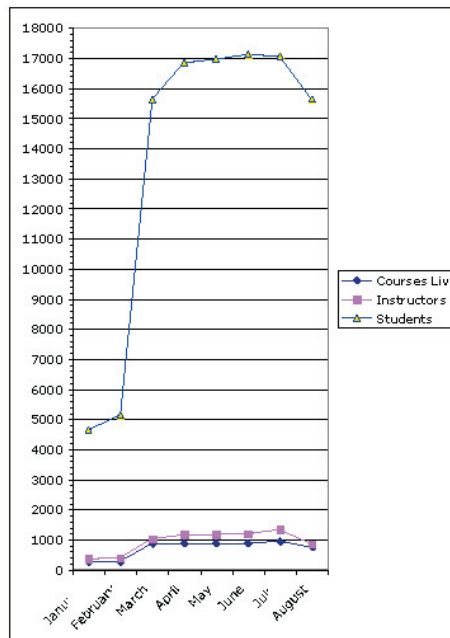

Blackboard Monthly Report: August 2005

5th September 2005

Summary Statistics

	Courses Live	Instructors	Students
January	250	359	4635
February	268	386	5132
March	865	1021	15623
April	867	1152	16847
May	867	1164	16952
June	869	1184	17122
July	945	1328	17053
August	743	856	15631
September	0	0	0
October	0	0	0
November	0	0	0
December	0	0	0

Summary Statistics (graphed)

August Blackboard Specific Call Resolution Times

	Support Calls
Immediate	865
less than 5 minutes	1015
5-15 minutes	519
15-60 minutes	477
1-2 hours	113
2-5 hours	68
5-12 hours	31
12-24 hours	48
1-2 days	15
2-4 days	3
4-7 days	0
Greater than 7 days	0
Total	3154