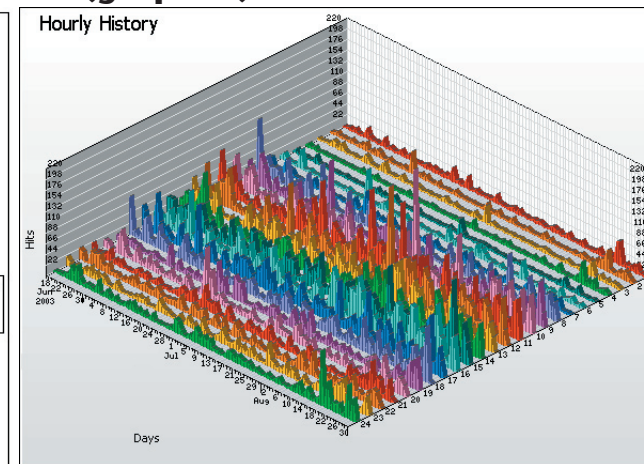

Blackboard Monthly Report: August 2005

5th September 2005

Summary Statistics

	Courses Live	Instructors	Students
January	250	359	4635
February	268	386	5132
March	865	1021	15623
April	867	1152	16847
May	867	1164	16952
June	869	1184	17122
July	945	1328	17053
August	743	856	15631
September	0	0	0
October	0	0	0
November	0	0	0
December	0	0	0

Summary Statistics (graphed)

August Blackboard Specific Call Resolution Times

	Support Calls
Immediate	865
less than 5 minutes	1015
5-15 minutes	519
15-60 minutes	477
1-2 hours	113
2-5 hours	68
5-12 hours	31
12-24 hours	48
1-2 days	15
2-4 days	3
4-7 days	0
Greater than 7 days	0
Total	3154